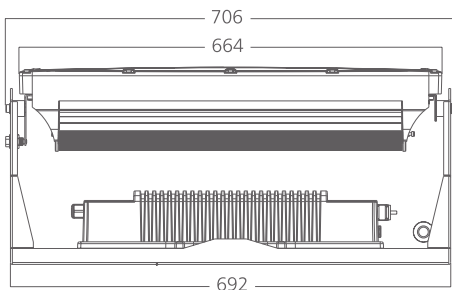

Flood light OLIST

DMX 512 **RDM** **IP66**
OUTDOOR RATED

white grey black

356 134
LED Power **260 W** ColourTemp **RGB** Luminous **9020 lm**

356 135
LED Power **260 W** ColourTemp **RGBW** Luminous **9500 lm**

LIGHT DISTRIBUTION

6° (12° - 25° - 45° - 40x12°)

6° (12° - 25° - 45° - 40x12°)