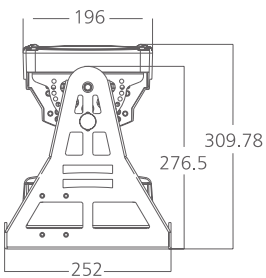

Flood light OLIST

DMX 512 **RDM** **IP66**
OUTDOOR RATED

white grey black

356 134
LED Power **260 W** ColourTemp **RGB** Luminous **9020 lm**

356 135
LED Power **260 W** ColourTemp **RGBW** Luminous **9500 lm**

LIGHT DISTRIBUTION

6° (12° - 25° - 45° - 40x12°)

6° (12° - 25° - 45° - 40x12°)