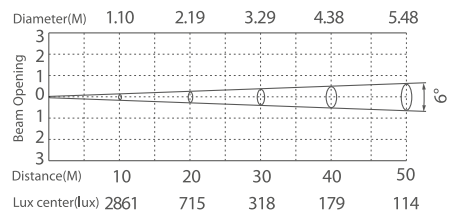

Flood light OLIST

DMX 512 **RDM** **IP66**
OUTDOOR RATED

white grey black

356 134
LED Power **260 W** ColourTemp **RGB** Luminous **9020 lm**

356 135
LED Power **260 W** ColourTemp **RGBW** Luminous **9500 lm**

LIGHT DISTRIBUTION

6° (12° - 25° - 45° - 40x12°)

6° (12° - 25° - 45° - 40x12°)